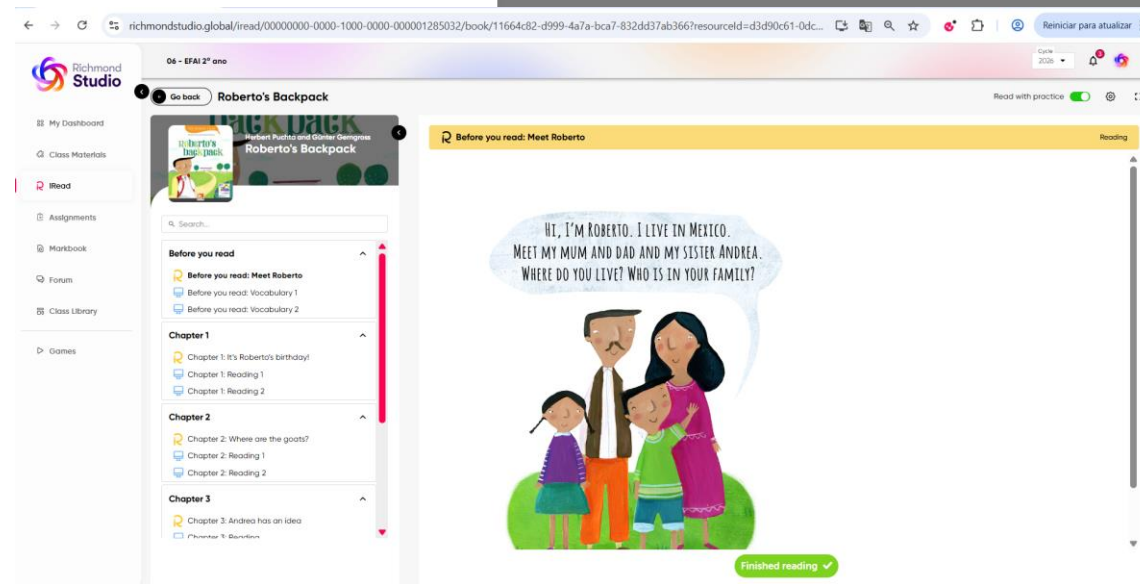

Class Library

Library

Search...

Pre A1

A1

Roberto's Backpack

Herbert Puchta and Günter Gerngross

Description

When Roberto is ten years old he begins to help his dad. After school he goes to the field and takes Dad's goats home. Roberto likes his new job, but he likes doing other things, too. Soon Roberto's dad is unhappy with him. Then his sister Andrea has an idea.

Theme

Hobbies; daily routines; chores; animals and food; culture

Characteristics

CEFR Level

Pre A1

Language

British English

Type

Fiction (original)

Genre

Fairy tale and adventure

Word count

448

Activities

19

Pages

32

Length of audio

0:04:16

Publisher

Helbling

Year of publication

2015

Para iniciar a leitura, basta selecionar READ

Read